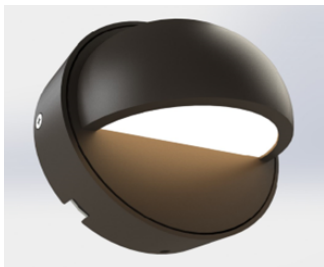

**PRODUCT IMAGES**

**Standard Dimensions:**

**Features:**

- Professional grade die cast aluminum construction with powder coat finish for exceptional durability
- Compact body with high lumen wide beam output
- Fully sealed housing designed to prevent water ingress with IP66 rating
- Advanced Voltage Surge Suppression for protection from lightning strikes
- Easy installation with included mounting plate

**Performance:**

Light Source	Integrated LED
Lumens	80
Color Temperature	3000K
Input Voltage	9-15VAC
VA	4.0VA
Wattage	2.6W
Input Current	0.33A@12.0V
Efficacy (LM/W)	31
Power Factor	0.7
Halogen Replacement	20W

**ORDERING INFORMATION**

ORDERING EXAMPLE: DK8LABZ

Fixture	Output	Finish
<b>DK</b> Deck Light	<b>8L</b> 80 Lumens	<b>ABZ</b> Aged Bronze