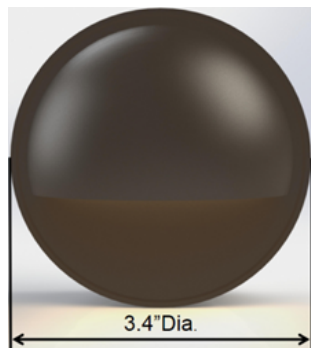

**PRODUCT IMAGES**

**Standard Dimensions:**

**Features:**

- Professional grade die cast aluminum construction with powder coat finish for exceptional durability
- Compact body with high lumen wide beam output
- Fully sealed housing designed to prevent water ingress with IP66 rating
- Advanced Voltage Surge Suppression for protection from lightning strikes
- Easy installation with included mounting plate

**Performance:**

Light Source	Integrated LED
Lumens	80
Color Temperature	3000K
Input Voltage	9-15VAC
VA	4.0VA
Wattage	2.6W
Input Current	0.33A@12.0V
Efficacy (LM/W)	31
Power Factor	0.7
Halogen Replacement	20W